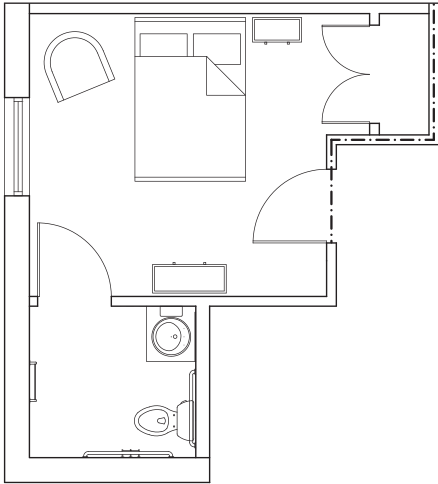

STONEYBROOK

MEMORY CARE

PRIVATE FLOOR PLANS

Standard Private
202 Sq. Feet

Medium Private
220 Sq. Feet

Large Private
257 Sq. Feet

Extra Large Private
283 Sq. Feet

STONEYBROOK

MEMORY CARE

SEMI-PRIVATE FLOOR PLANS

Semi-Private
416 Sq. Feet

Semi-Private
399 Sq. Feet

Semi-Private
418 Sq. Feet