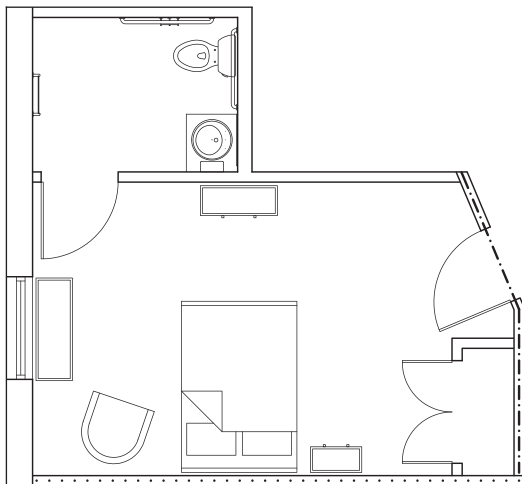

STONEYBROOK

MEMORY CARE

PRIVATE FLOOR PLANS

Standard Private
202 Sq. Feet

Medium Private
220 Sq. Feet

Large Private
257 Sq. Feet

Extra Large Private
283 Sq. Feet

STONEYBROOK

MEMORY CARE

SEMI-PRIVATE FLOOR PLANS

Semi-Private
416 Sq. Feet

Semi-Private
399 Sq. Feet

Semi-Private
418 Sq. Feet