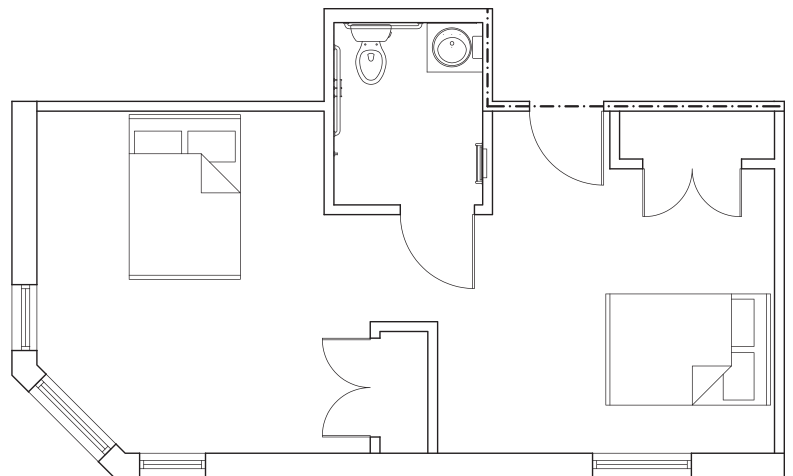

STONEYBROOK

MEMORY CARE

PRIVATE FLOOR PLANS

Standard Private
202 Sq. Feet

Medium Private
220 Sq. Feet

Large Private
257 Sq. Feet

Extra Large Private
283 Sq. Feet

STONEYBROOK

MEMORY CARE

SEMI-PRIVATE FLOOR PLANS

Semi-Private
416 Sq. Feet

Semi-Private
399 Sq. Feet

Semi-Private
418 Sq. Feet