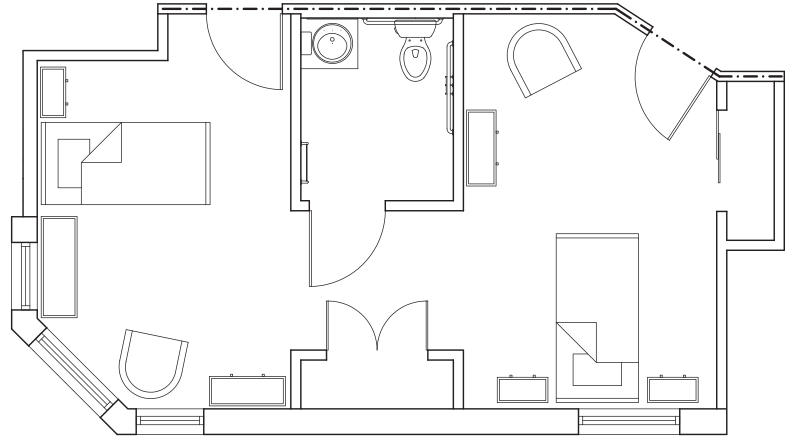

STONEYBROOK

MEMORY CARE

PRIVATE FLOOR PLANS

Standard Private
202 Sq. Feet

Medium Private
220 Sq. Feet

Large Private
257 Sq. Feet

Extra Large Private
283 Sq. Feet

STONEYBROOK

MEMORY CARE

SEMI-PRIVATE FLOOR PLANS

Semi-Private
416 Sq. Feet

Semi-Private
399 Sq. Feet

Semi-Private
418 Sq. Feet