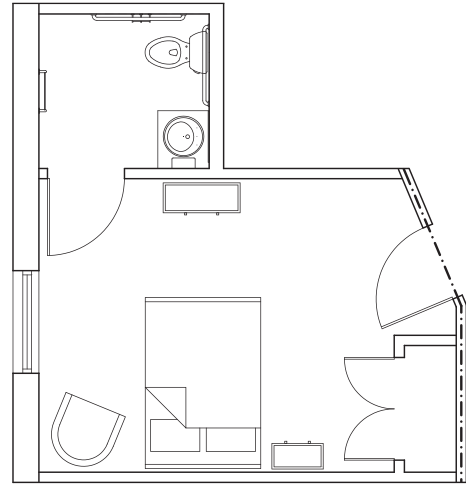

STONEYBROOK

MEMORY CARE

PRIVATE FLOOR PLANS

Standard Private
202 Sq. Feet

Medium Private
220 Sq. Feet

Large Private
257 Sq. Feet

Extra Large Private
283 Sq. Feet

STONEYBROOK

MEMORY CARE

SEMI-PRIVATE FLOOR PLANS

Semi-Private
416 Sq. Feet

Semi-Private
399 Sq. Feet

Semi-Private
418 Sq. Feet