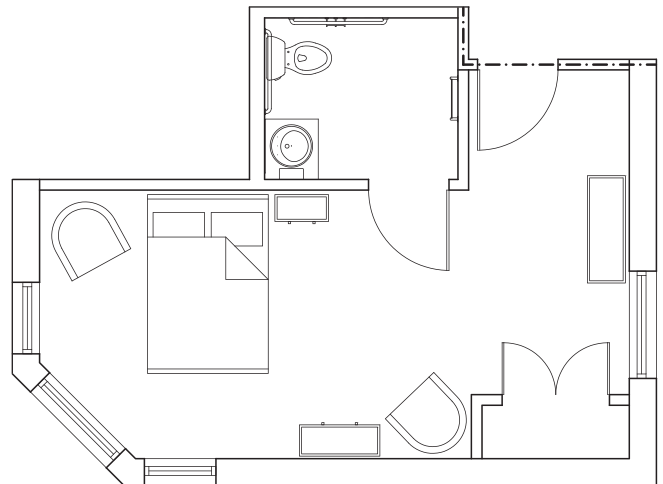

STONEYBROOK

MEMORY CARE

PRIVATE FLOOR PLANS

Standard Private
202 Sq. Feet

Medium Private
220 Sq. Feet

Large Private
257 Sq. Feet

Extra Large Private
283 Sq. Feet

STONEYBROOK

MEMORY CARE

SEMI-PRIVATE FLOOR PLANS

Semi-Private
416 Sq. Feet

Semi-Private
399 Sq. Feet

Semi-Private
418 Sq. Feet