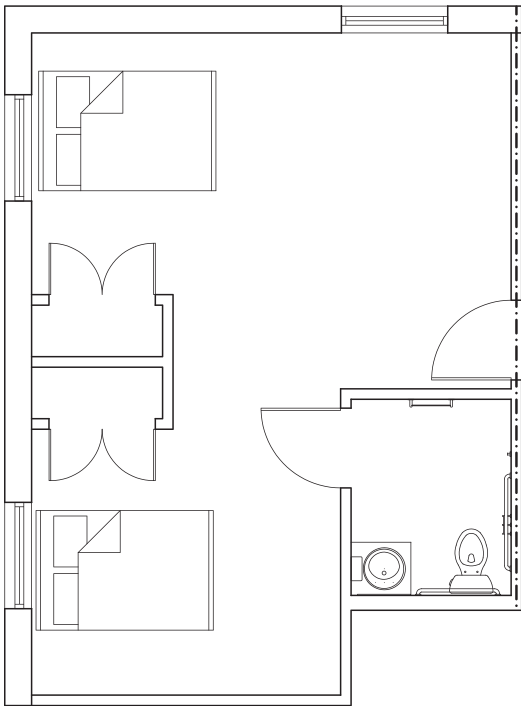

STONEYBROOK

MEMORY CARE

PRIVATE FLOOR PLANS

Standard Private
202 Sq. Feet

Medium Private
220 Sq. Feet

Large Private
257 Sq. Feet

Extra Large Private
283 Sq. Feet

STONEYBROOK

MEMORY CARE

SEMI-PRIVATE FLOOR PLANS

Semi-Private
416 Sq. Feet

Semi-Private
399 Sq. Feet

Semi-Private
418 Sq. Feet