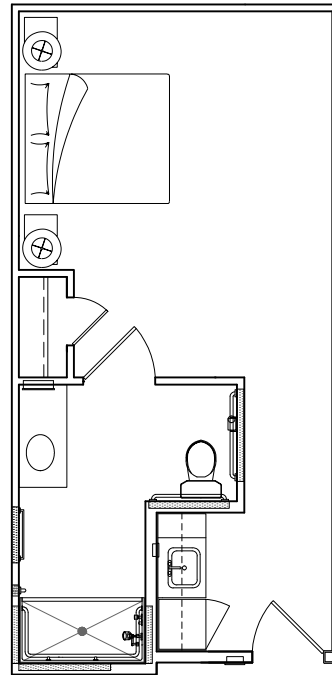

GRAND BROOK

MEMORY CARE

PRIVATE FLOOR PLANS

Premium Suite
375-391 Sq. Feet

Personal Suite
336 Sq. Feet

Grand Suite
375 Sq. Feet

GRAND BROOK

MEMORY CARE

SEMI-PRIVATE FLOOR PLANS

Companion Suite
683 Sq. Feet

Jack and Jill Suite
587 Sq. Feet

Companion Suite
617 Sq. Feet