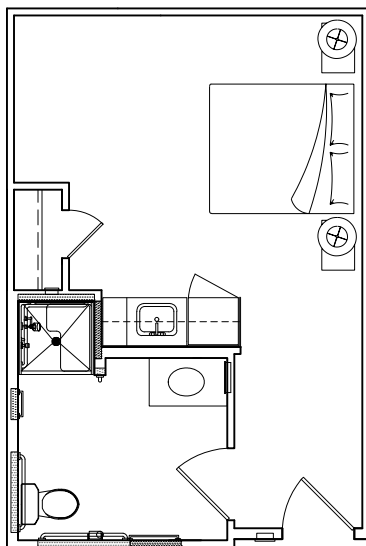

GRAND BROOK

MEMORY CARE

PRIVATE FLOOR PLANS

Premium Suite
375-391 Sq. Feet

Personal Suite
336 Sq. Feet

Grand Suite
375 Sq. Feet

GRAND BROOK

MEMORY CARE

SEMI-PRIVATE FLOOR PLANS

Companion Suite
683 Sq. Feet

Jack and Jill Suite
587 Sq. Feet

Companion Suite
617 Sq. Feet