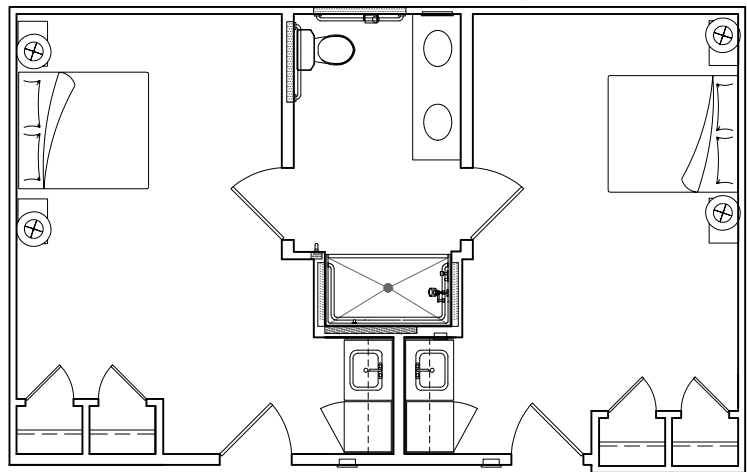

GRAND BROOK

MEMORY CARE

PRIVATE FLOOR PLANS

Premium Suite
375-391 Sq. Feet

Personal Suite
336 Sq. Feet

Grand Suite
375 Sq. Feet

GRAND BROOK

MEMORY CARE

SEMI-PRIVATE FLOOR PLANS

Companion Suite
683 Sq. Feet

Jack and Jill Suite
587 Sq. Feet

Companion Suite
617 Sq. Feet