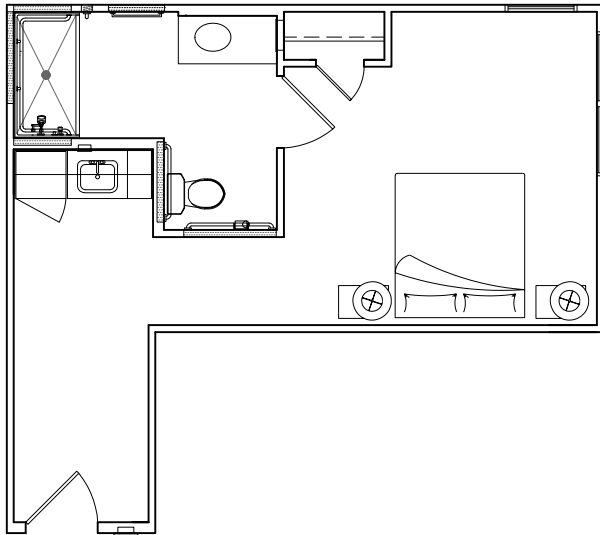

GRAND BROOK

MEMORY CARE

PRIVATE FLOOR PLANS

Premium Suite
375-391 Sq. Feet

Personal Suite
336 Sq. Feet

Grand Suite
375 Sq. Feet

GRAND BROOK

MEMORY CARE

SEMI-PRIVATE FLOOR PLANS

Companion Suite
683 Sq. Feet

Jack and Jill Suite
587 Sq. Feet

Companion Suite
617 Sq. Feet