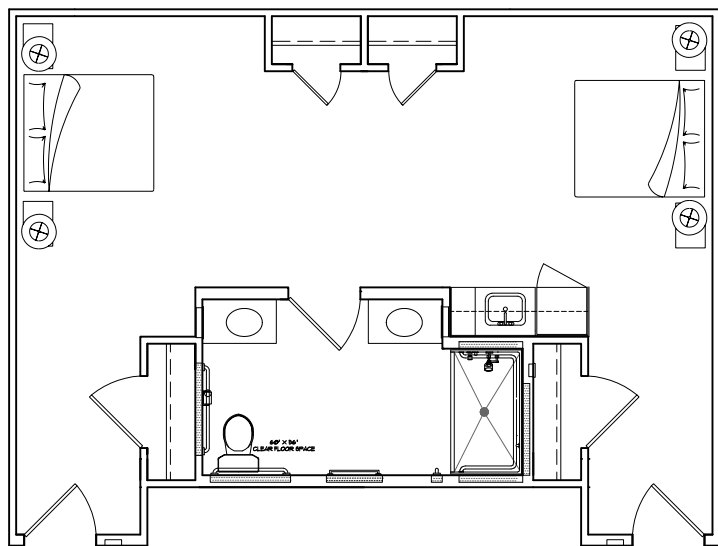

GRAND BROOK

MEMORY CARE

PRIVATE FLOOR PLANS

Premium Suite
375-391 Sq. Feet

Personal Suite
336 Sq. Feet

Grand Suite
375 Sq. Feet

GRAND BROOK

MEMORY CARE

SEMI-PRIVATE FLOOR PLANS

Companion Suite
683 Sq. Feet

Jack and Jill Suite
587 Sq. Feet

Companion Suite
617 Sq. Feet