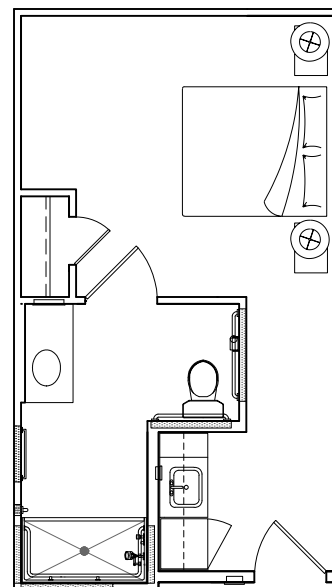

GRAND BROOK

MEMORY CARE

PRIVATE FLOOR PLANS

Premium Suite
375-391 Sq. Feet

Personal Suite
336 Sq. Feet

Grand Suite
375 Sq. Feet

GRAND BROOK

MEMORY CARE

SEMI-PRIVATE FLOOR PLANS

Companion Suite
683 Sq. Feet

Jack and Jill Suite
587 Sq. Feet

Companion Suite
617 Sq. Feet