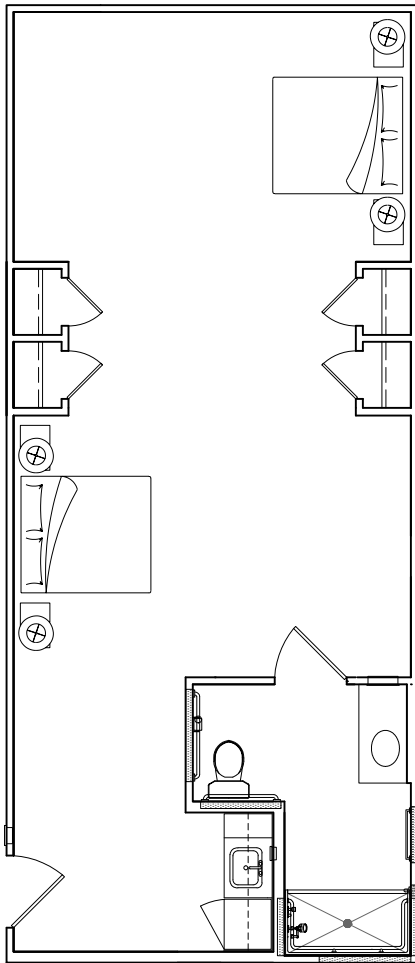

GRAND BROOK

MEMORY CARE

PRIVATE FLOOR PLANS

Premium Suite
375-391 Sq. Feet

Personal Suite
336 Sq. Feet

Grand Suite
375 Sq. Feet

GRAND BROOK

MEMORY CARE

SEMI-PRIVATE FLOOR PLANS

Companion Suite
683 Sq. Feet

Jack and Jill Suite
587 Sq. Feet

Companion Suite
617 Sq. Feet