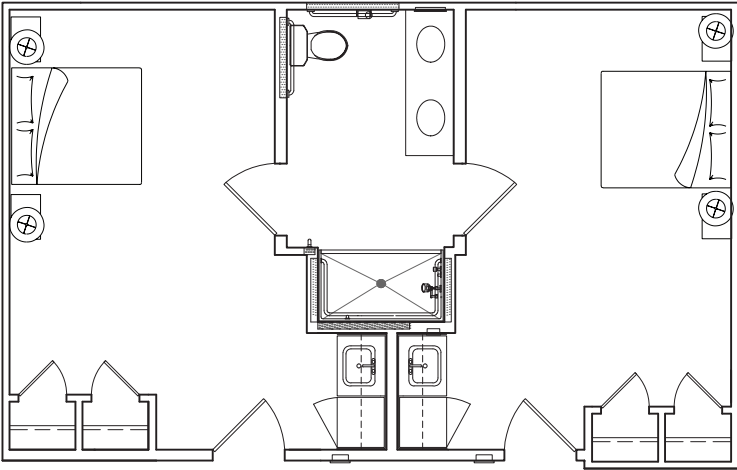

# PRIVATE FLOOR PLANS

Premium Suite  
375-391 Sq. Feet

Personal Suite  
326 Sq. Feet

Grand Suite  
337 Sq. Feet

# SEMI-PRIVATE FLOOR PLANS

Companion Suite  
683 Sq. Feet

Jack and Jill Suite  
587 Sq. Feet

Companion Suite  
619 Sq. Feet