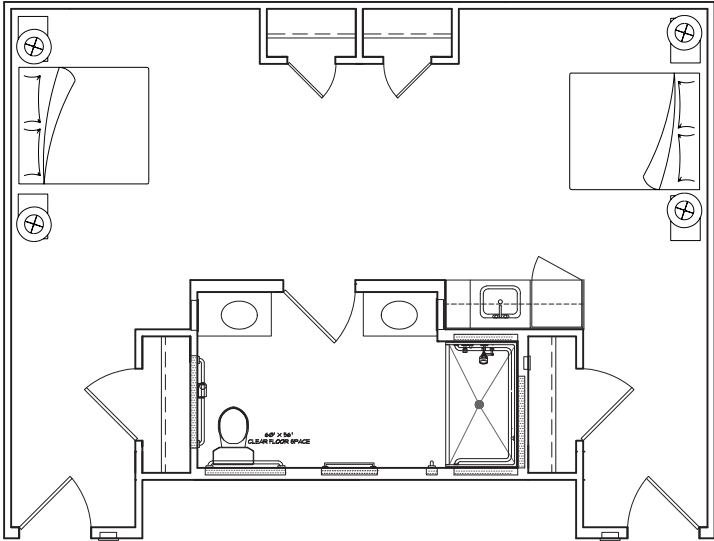

# PRIVATE FLOOR PLANS

Premium Suite  
375-391 Sq. Feet

Personal Suite  
326 Sq. Feet

Grand Suite  
337 Sq. Feet

# SEMI-PRIVATE FLOOR PLANS

Companion Suite  
683 Sq. Feet

Jack and Jill Suite  
587 Sq. Feet

Companion Suite  
619 Sq. Feet