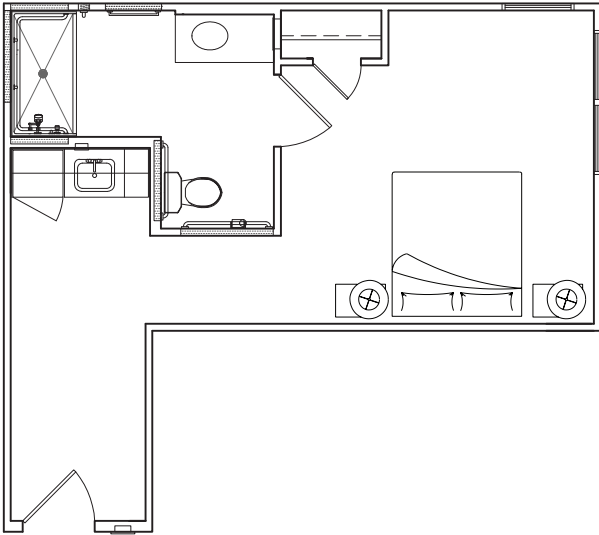

# PRIVATE FLOOR PLANS

Premium Suite  
375-391 Sq. Feet

Personal Suite  
326 Sq. Feet

Grand Suite  
337 Sq. Feet

# SEMI-PRIVATE FLOOR PLANS

Companion Suite  
683 Sq. Feet

Jack and Jill Suite  
587 Sq. Feet

Companion Suite  
619 Sq. Feet