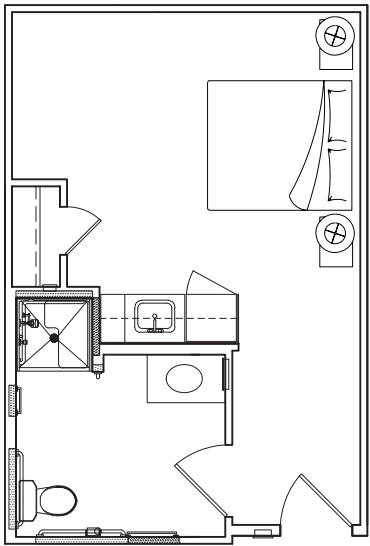

# PRIVATE FLOOR PLANS

Premium Suite  
375-391 Sq. Feet

Personal Suite  
326 Sq. Feet

Grand Suite  
337 Sq. Feet

# SEMI-PRIVATE FLOOR PLANS

Companion Suite  
683 Sq. Feet

Jack and Jill Suite  
587 Sq. Feet

Companion Suite  
619 Sq. Feet