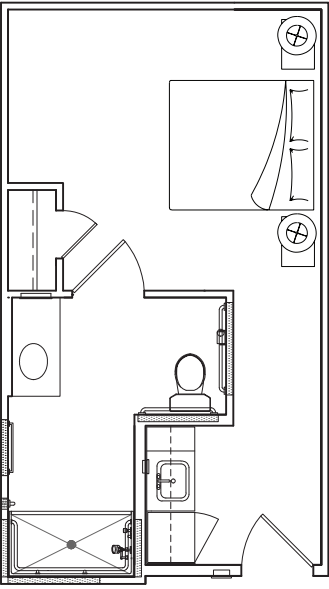

# PRIVATE FLOOR PLANS

Premium Suite  
375-391 Sq. Feet

Personal Suite  
326 Sq. Feet

Grand Suite  
337 Sq. Feet

# SEMI-PRIVATE FLOOR PLANS

Companion Suite  
683 Sq. Feet

Jack and Jill Suite  
587 Sq. Feet

Companion Suite  
619 Sq. Feet