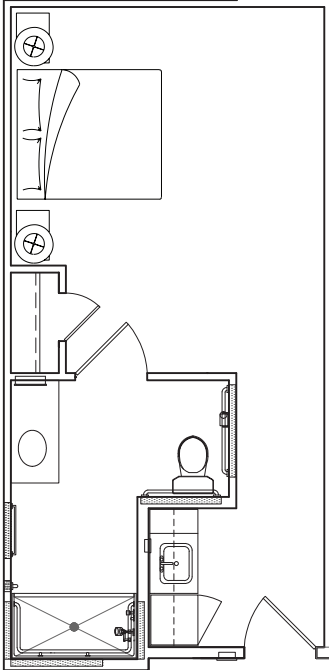

# PRIVATE FLOOR PLANS

Premium Suite  
375-391 Sq. Feet

Personal Suite  
326 Sq. Feet

Grand Suite  
337 Sq. Feet

# SEMI-PRIVATE FLOOR PLANS

Companion Suite  
683 Sq. Feet

Jack and Jill Suite  
587 Sq. Feet

Companion Suite  
619 Sq. Feet