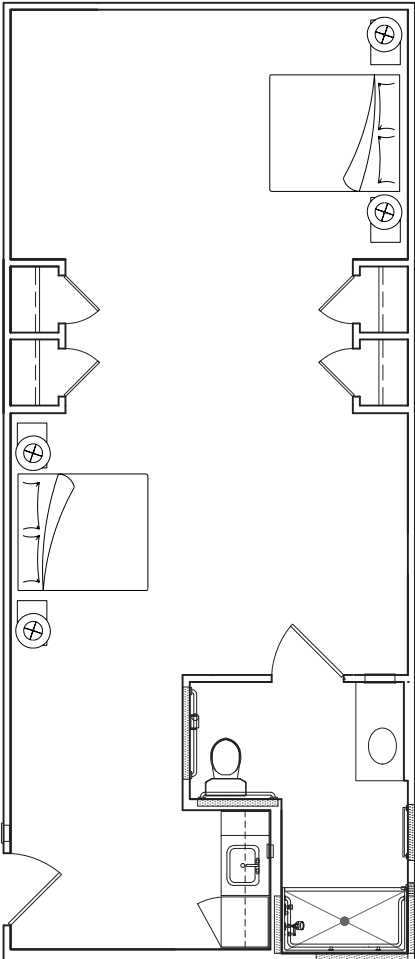

# PRIVATE FLOOR PLANS

Premium Suite  
375-391 Sq. Feet

Personal Suite  
326 Sq. Feet

Grand Suite  
337 Sq. Feet

# SEMI-PRIVATE FLOOR PLANS

Companion Suite  
683 Sq. Feet

Jack and Jill Suite  
587 Sq. Feet

Companion Suite  
619 Sq. Feet