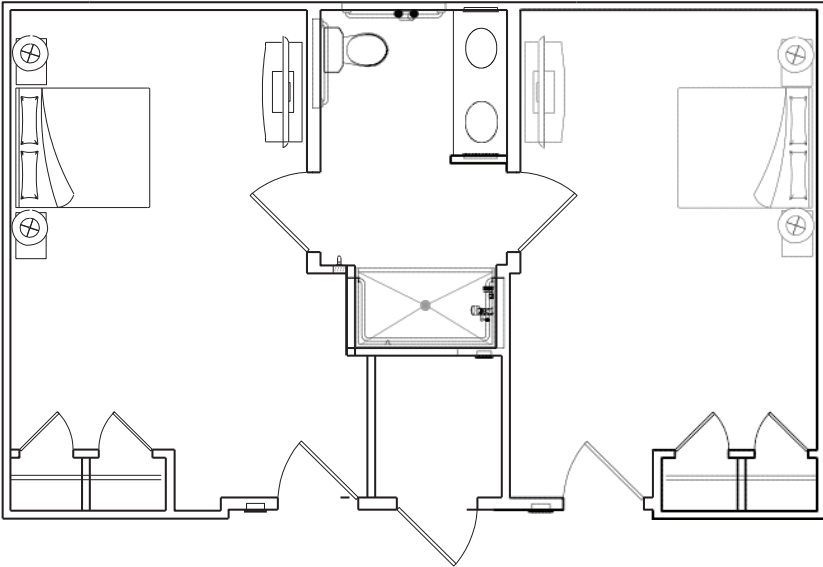

PRIVATE FLOOR PLANS

Personal Suite
336 Sq. Feet

Grand Suite
375 Sq. Feet

Premium Suite
384-391 Sq. Feet

SEMI-PRIVATE FLOOR PLANS

Companion Suite
587 Sq. Feet

Companion Suite
617 Sq. Feet